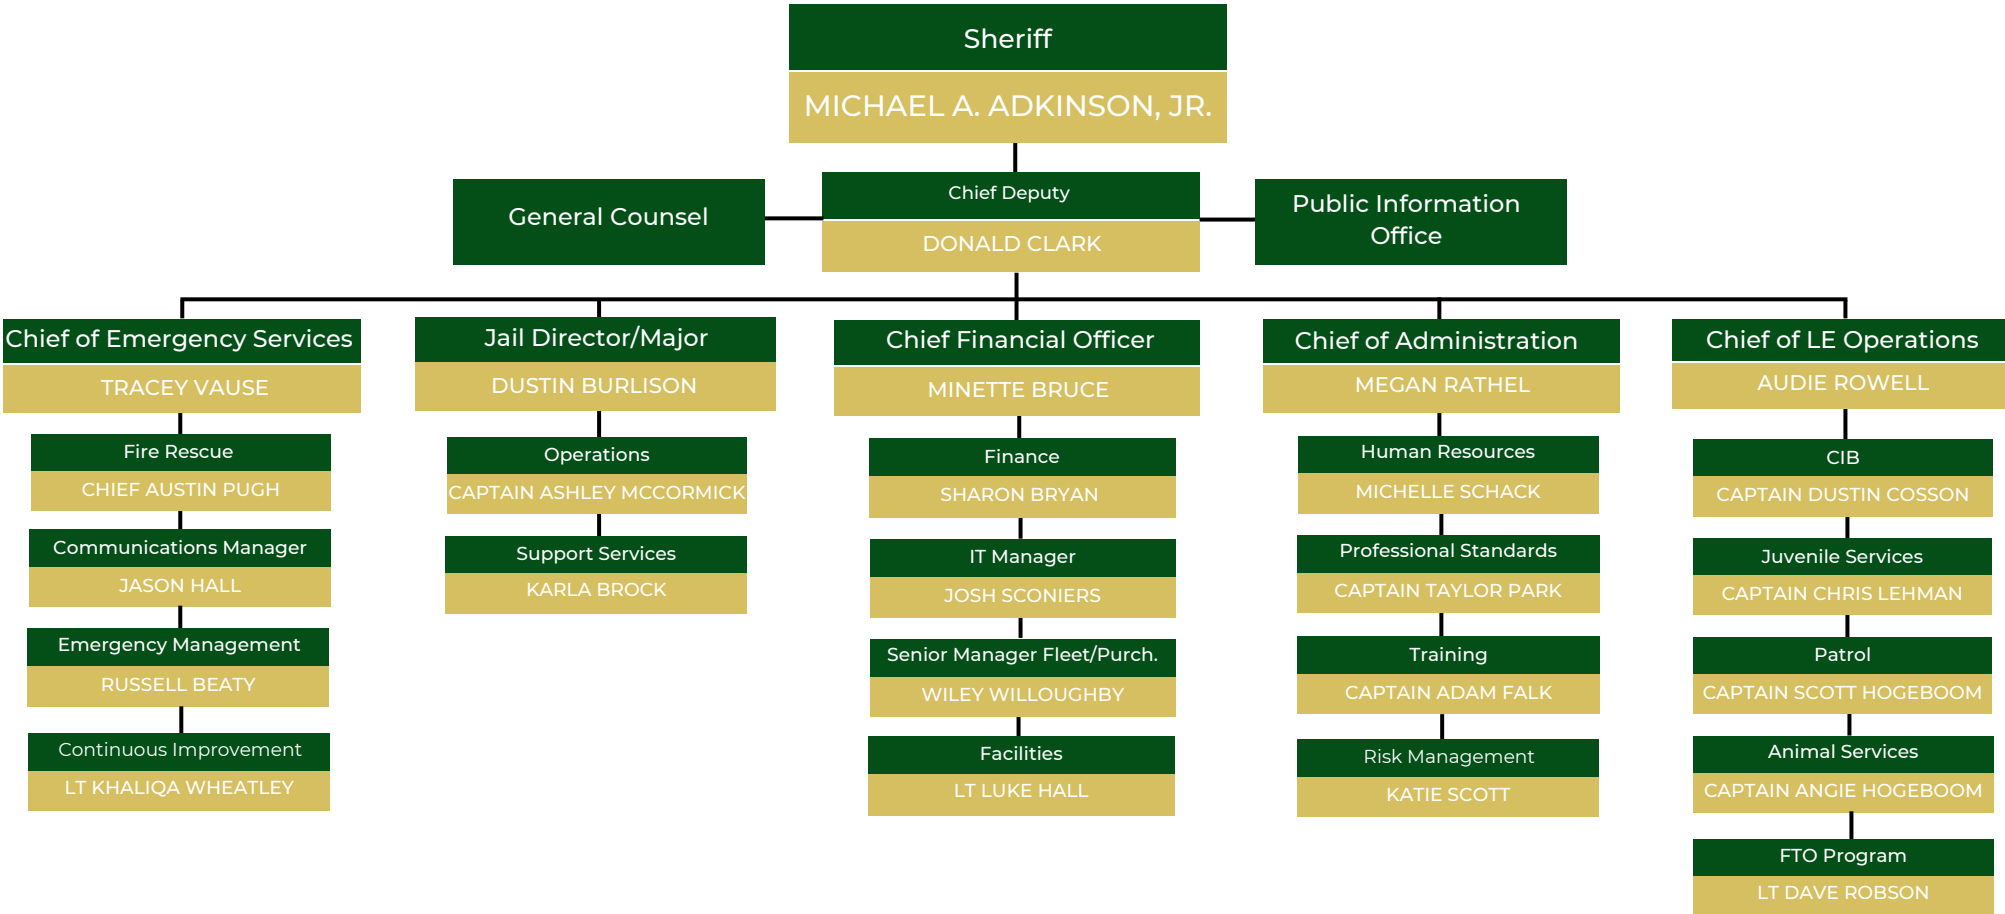

WALTON COUNTY SHERIFF'S OFFICE

Organizational Chart

August 1, 2024

WALTON COUNTY SHERIFF'S OFFICE

Field Operations Division

August 1, 2024

WALTON COUNTY SHERIFF'S OFFICE

Emergency Services Division

August 1, 2024

WALTON COUNTY SHERIFF'S OFFICE

Financial Division

August 1, 2024

WALTON COUNTY SHERIFF'S OFFICE

Administration Division

August 1, 2024

WALTON COUNTY SHERIFF'S OFFICE

Jail Division

August 1, 2024