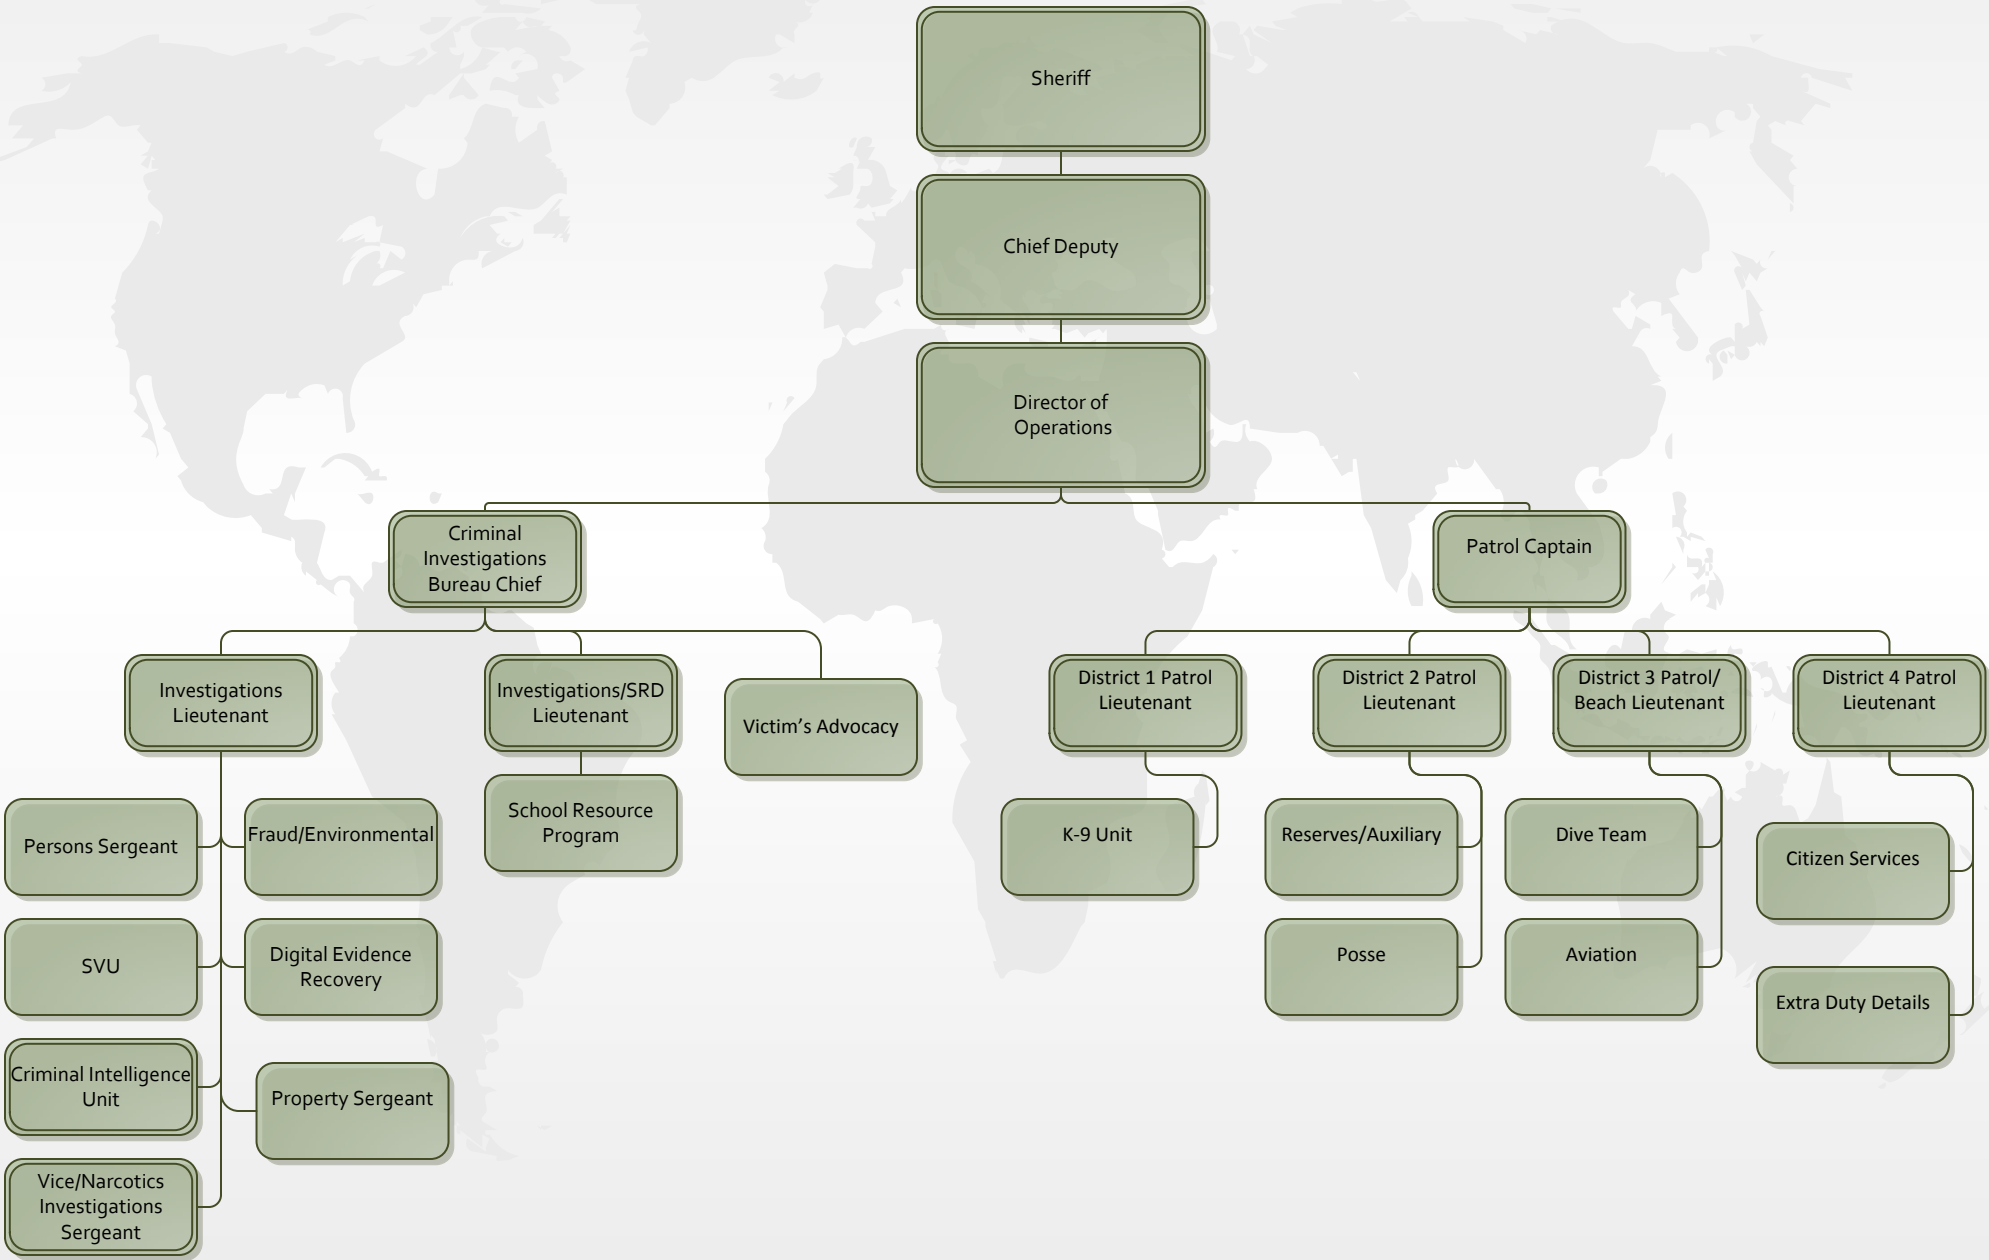

# Walton County Sheriff's Office

Organizational Structure April 9, 2018

*Michael A. Adkinson*

# Walton County Sheriff's Office

Division of Law Enforcement Operations

# Walton County Sheriff's Office

Division of Jail Operations

# Walton County Sheriff's Office

Division of Emergency Services