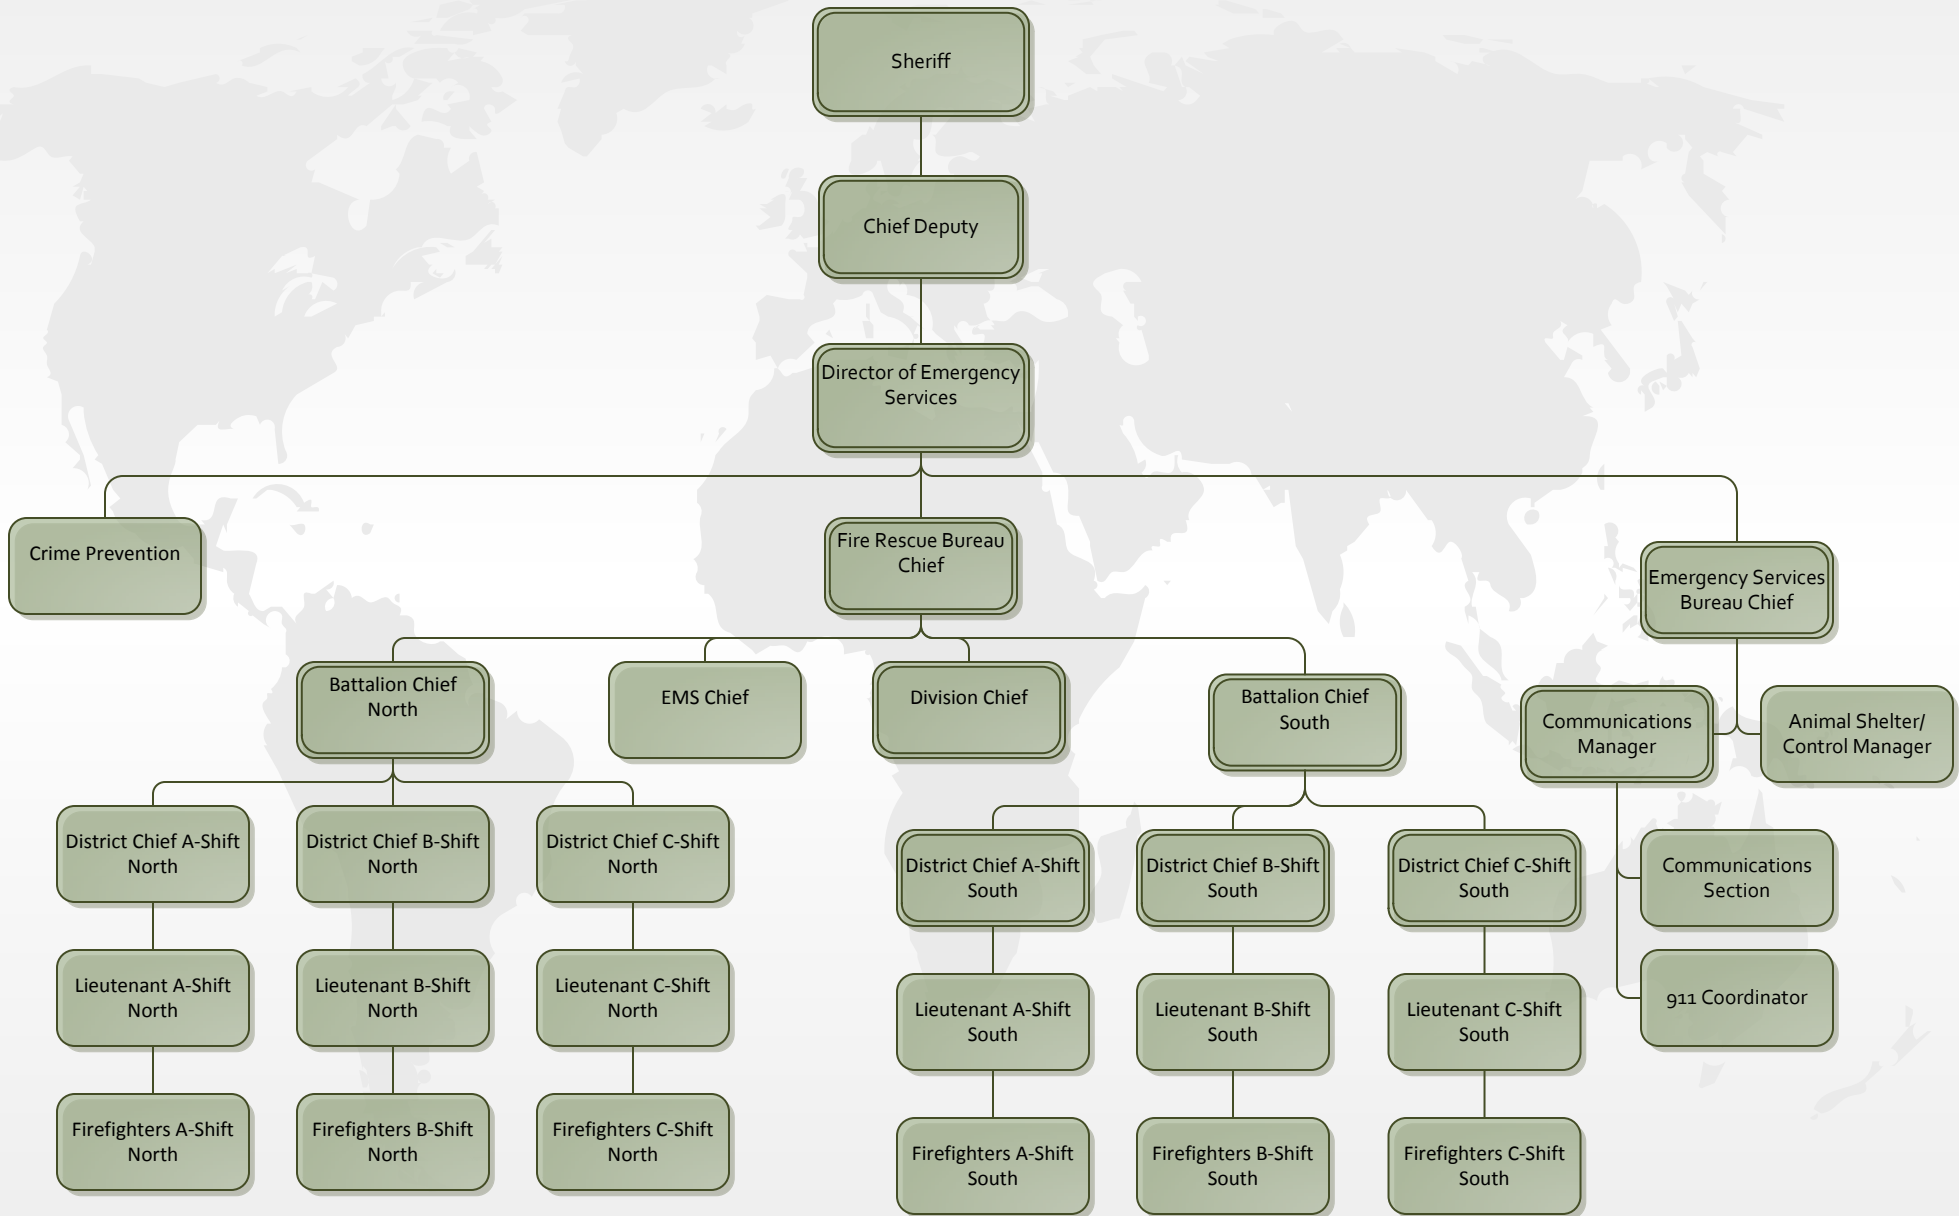

# Walton County Sheriff's Office

Organizational Structure April 9, 2018

*Michael A. Adkinson*

# Walton County Sheriff's Office

Division of Law Enforcement Operations

# Walton County Sheriff's Office

Division of Jail Operations

# Walton County Sheriff's Office

Division of Emergency Services