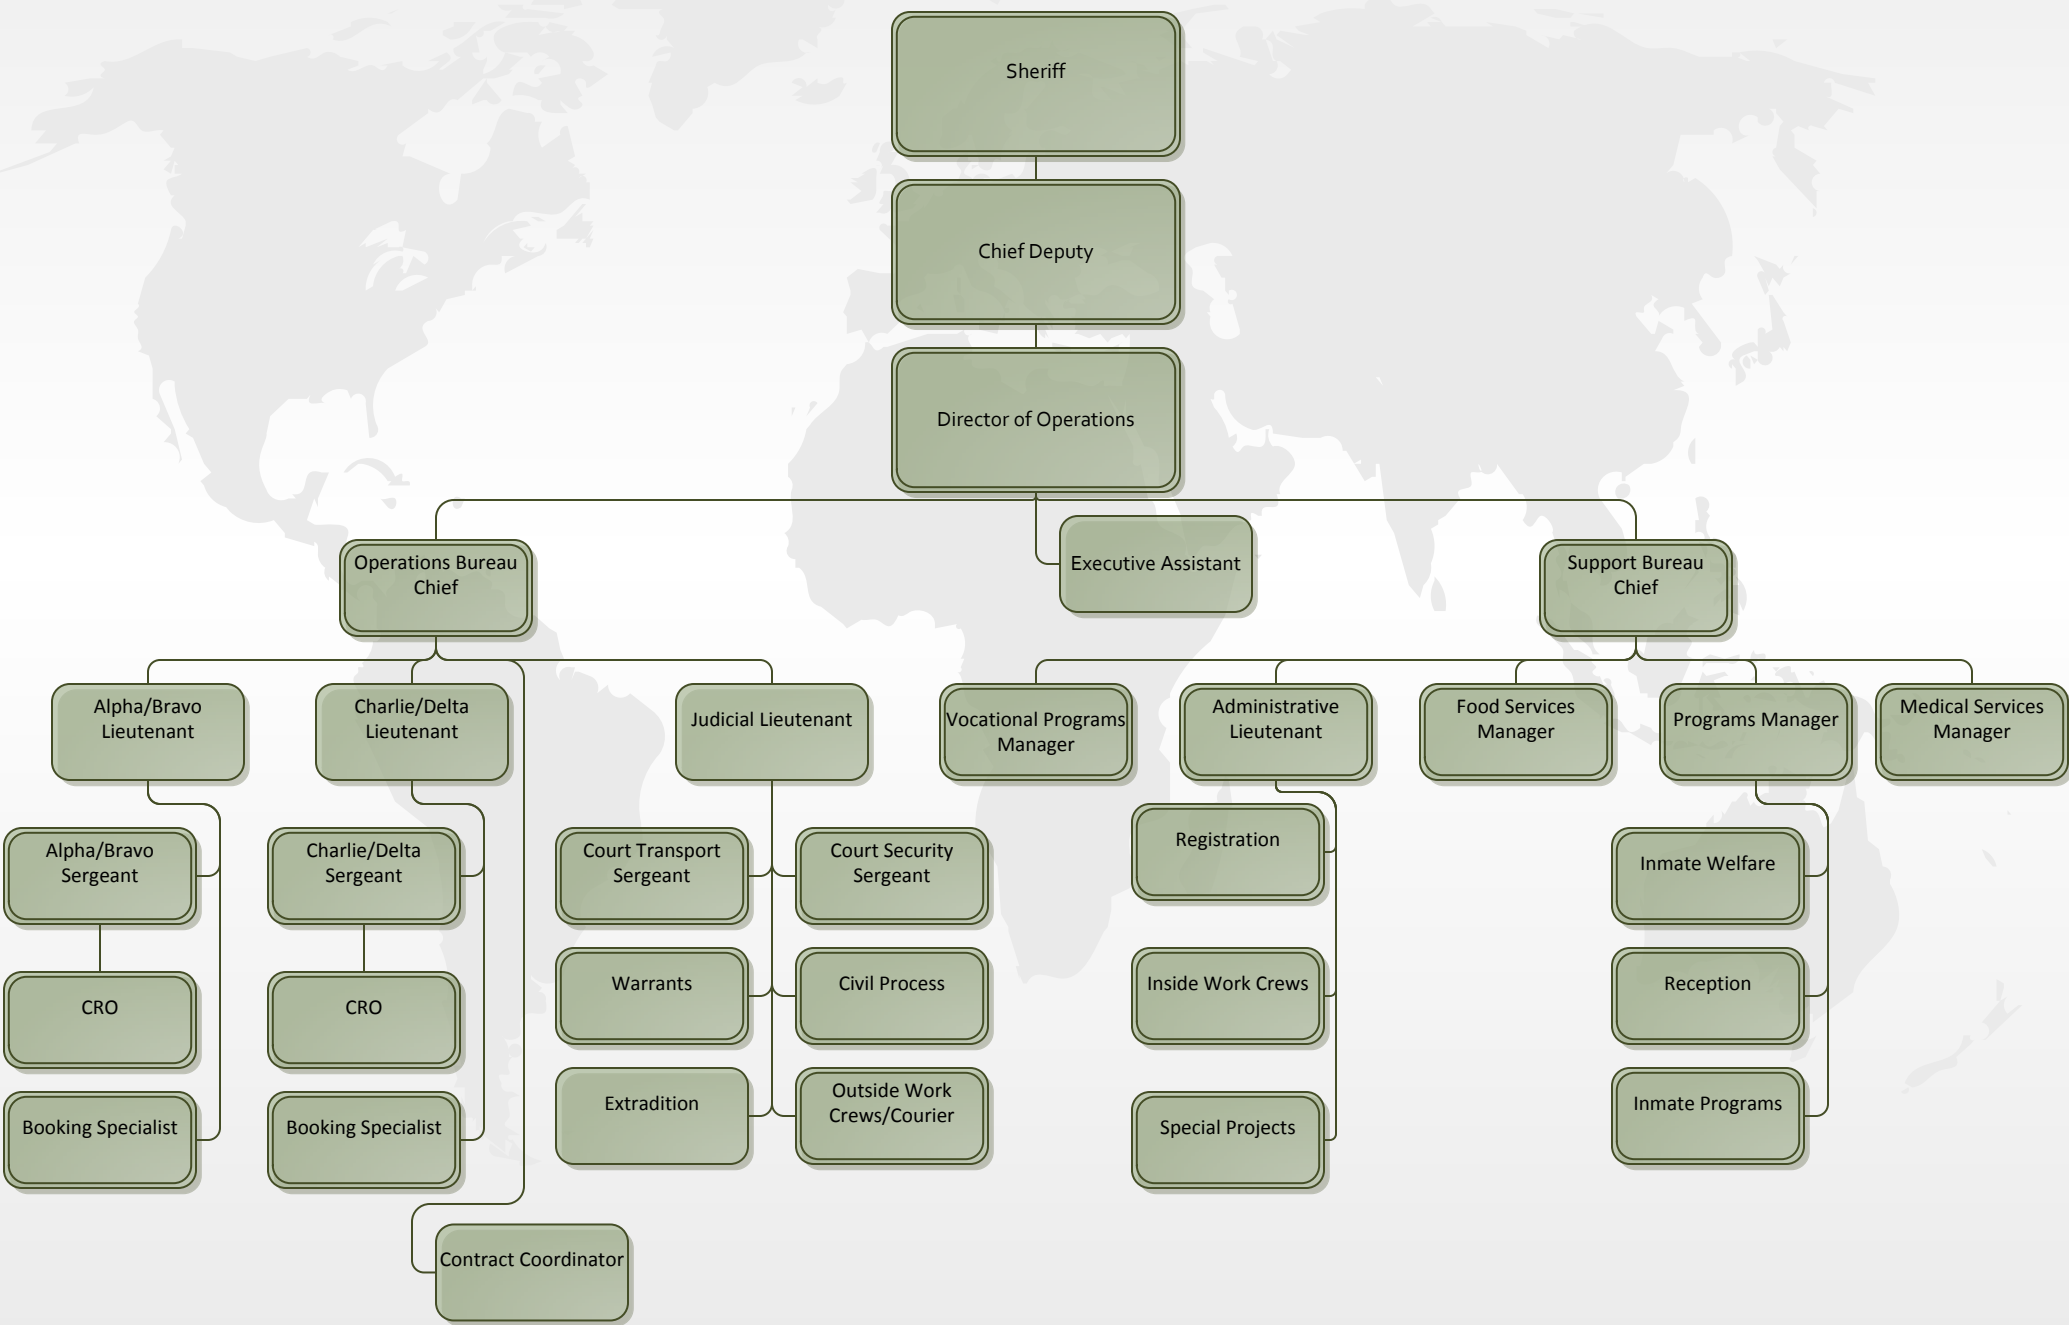

# Walton County Sheriff's Office

Organizational Structure April 9, 2018

*Michael A. Adkinson*

# Walton County Sheriff's Office

Division of Law Enforcement Operations

# Walton County Sheriff's Office

Division of Jail Operations

# Walton County Sheriff's Office

Division of Emergency Services